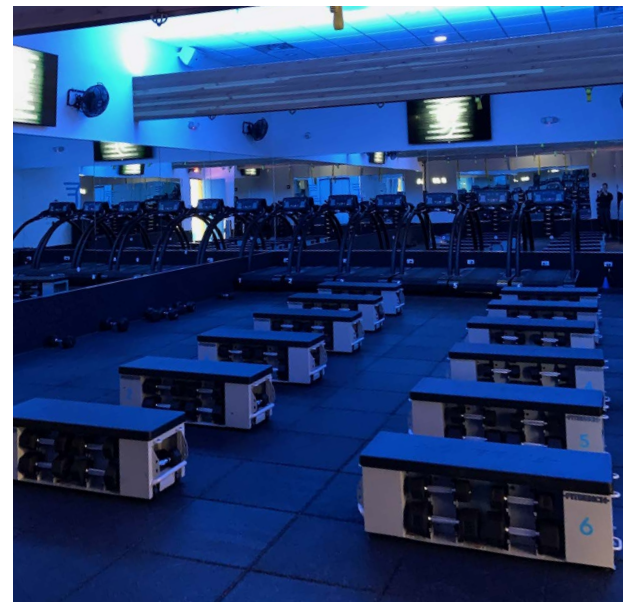

CUSTOMIZE YOUR CLUB

We understand that you've made your club special over the years and want to continue to see it grow. That's why we offer total customization of the FITBENCH.

Choose from custom logos, company colors, and even a custom molded top to reflect your one-of-a-kind club. You can customize one section, or make the bench completely yours.

Check out our Instagram to see how other clubs have gotten inspired by FITBENCH customization.