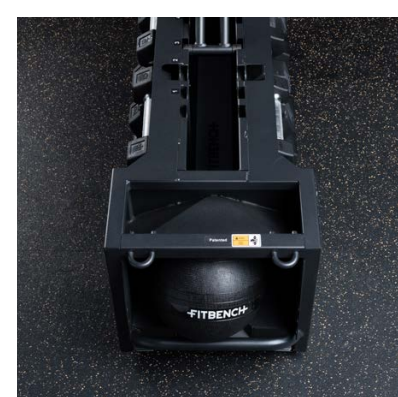

FITBENCH[®]

ONE

The FITBENCH ONE™ is the bench that started it all. With durability and safety at its' forefront, the ONE is our flagship model that is perfect for small group training and HIIT workouts. Experience comfort and stability simultaneously when training with the FITBENCH ONE.

WHAT'S INCLUDED

6 SETS OF DUMBBELLS

5, 10, 15, 20, 25, 30 LB | 2, 4, 7, 10, 12, 14 KG

2 KETTLEBELLS

18, 30 LB | 8, 12 KG

1 SLAM BALL

15 LB | 7 KG

3 SETS OF FITBANDS

10, 20, 40 LB | 4, 10, 18 KG

FITBENCH[®]

— S T U D I O —

You guessed it: the FITBENCH STUDIO™ is the premiere, all-inclusive workout bench for boutique studios.

As our smallest model, the STUDIO has a narrower top and shorter step height, making it ideal for step-ups and other dynamic exercises. And with only four sets of our commercial-grade dumbbells, this bench works perfectly for boutique fitness classes.