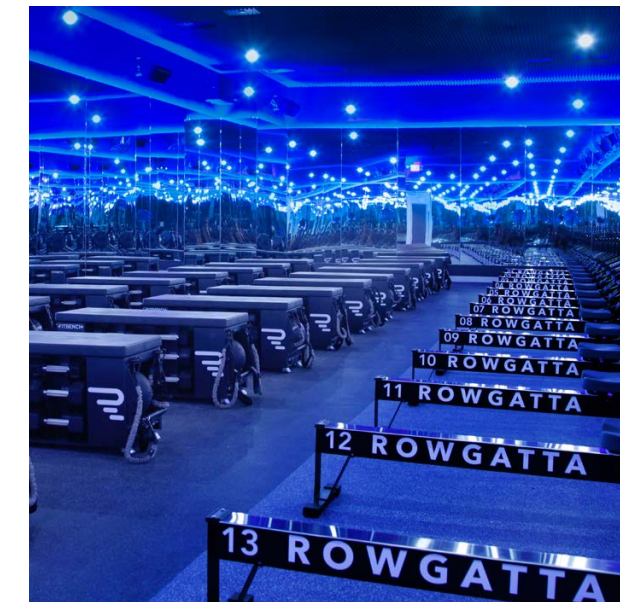

CUSTOMIZE YOUR CLUB

We understand that you've made your club special over the years and want to continue to see it grow. That's why we offer total customization of the FITBENCH.

Choose from custom logos, company colors, and even a custom molded top to reflect your one-of-a-kind club. You can customize one section, or make the bench completely yours.

Check out our Instagram to see how other clubs have gotten inspired by FITBENCH customization.