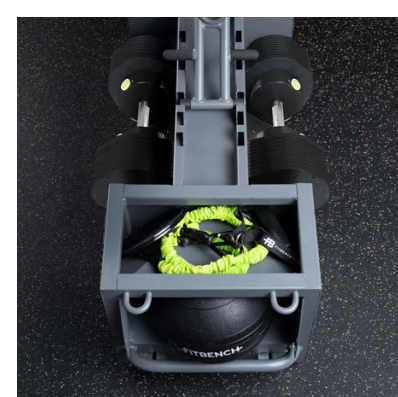

10, 20, 40 LB | 4, 10, 18 KG

FITBENCH

— P R + —

Introducing the bench engineered for the strongest of athletes: the FITBENCH PRO™.

The PRO was built to neatly store commercial-grade adjustable dumbbells (up to 90 pounds) on each side, making it a more versatile option for strength training. Unlike our other benches, the sides of the PRO tilt outward so that you can easily pick up and put back your weights safely.

WHAT'S INCLUDED

2 SETS OF MXSELECT MX55 ADJUSTABLE DUMBBELLS

10-PAIR DUMBBELL SET: 10 - 55 LB | 4.5 - 24.9 KG

1 KETTLEBELL

18 LB | 8 KG

1 SLAM BALL

15 LB | 7 KG

3 SETS OF FITBANDS

10, 20, 40 LB | 4, 10, 18 KG

1 FOAM ROLLER

***Fits multiple other brands of adjustable dumbbells*

FITBENCH+

Two of the industry's best innovations collide to create the FITBENCH YBELL™.

Combining YBell Fitness' unique 4-in-1 training tool that fuses a dumbbell, kettlebell, double-grip med ball, and push-up stand, with our patented bench design, our newest bench is the perfect pairing of two great products and companies.