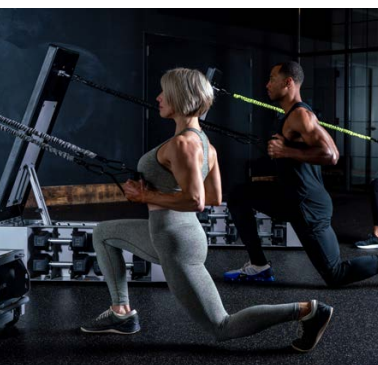

INTRODUCING FITBENCH

At FITBENCH®, we believe in creating superior fitness experiences through our innovative equipment.

FITBENCH has been designed to keep your workout intensity high and allows for quick exercise transitions in a safe and neat manner.

Our benches comes fully loaded with commercial grade weights and functional workout equipment. They each are robust, organized, and portable, making any FITBENCH the perfect choice for class environments and small group training.

FITBENCH is Where Function Meets Fitness®.

ATTENTIVE
EFFECTIVE
STRONG

” INNOVATING FUNCTIONAL FITNESS SINCE 2016 “