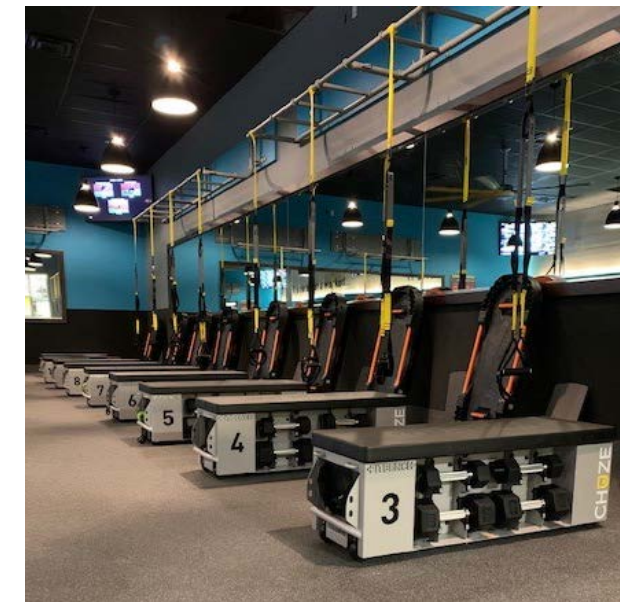

CUSTOMIZE YOUR CLUB

We understand that you've made your club special over the years and want to continue to see it grow. That's why we offer total customization of the FITBENCH.

Choose from custom logos, company colors, and even a custom molded top to reflect your one-of-a-kind club. You can customize one section, or make the bench completely yours.

Check out our Instagram to see how other clubs have gotten inspired by FITBENCH customization.