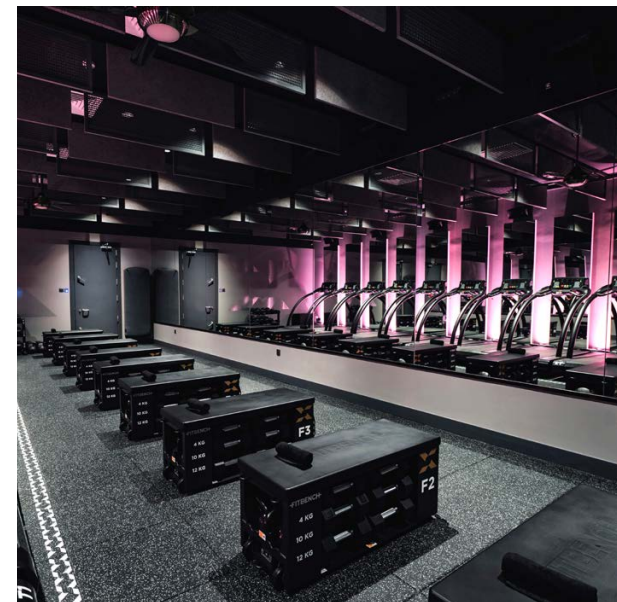

CUSTOMIZE YOUR CLUB

We understand that you've made your club special over the years and want to continue to see it grow. That's why we offer total customization of the FITBENCH.

Choose from custom logos, company colors, and even a custom molded top to reflect your one-of-a-kind club. You can customize one section, or make the bench completely yours.

Check out our Instagram to see how other clubs have gotten inspired by FITBENCH customization.