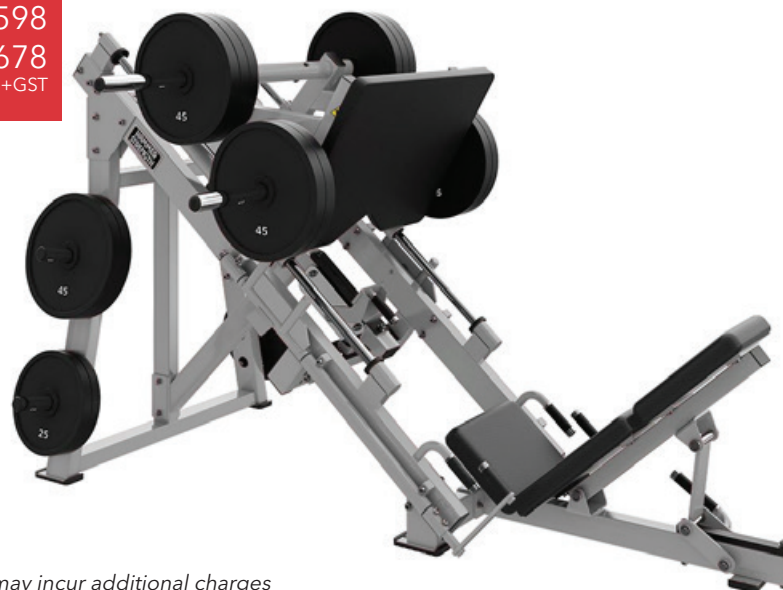

*custom colours may incur additional charges
Plates not included

FOR MORE
INFORMATION
PLEASE CONTACT
YOUR LOCAL LIFE
FITNESS SALES REP

NORTH ISLAND
ELLIOT MCNUTT
elliot@lifefitness.co.nz
021 881 019

SOUTH ISLAND &
LOWER NORTH
NATHAN CLARKE
nathan@lifefitness.co.nz
021 710 684

KEY ACCOUNTS
NICK CHEESMAN
nick@lifefitness.co.nz
021 710 269