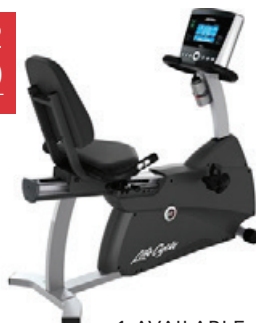

### KEY FEATURES

- Smooth Natural Motion
- Heart Rate Monitoring
- Adjustable Stride
- CoachZone: Arm and Glute Toner

Was \$8,148  
NOW \$4,074  
+GST

2 AVAILABLE

## KEISER TOTAL BODY TRAINER

### KEY FEATURES

- Smooth, Quiet and Durable
- Heart Rate Monitoring
- Front and Side Mounted Handlebars

Was \$6,052  
NOW \$1,500  
+GST

1 AVAILABLE